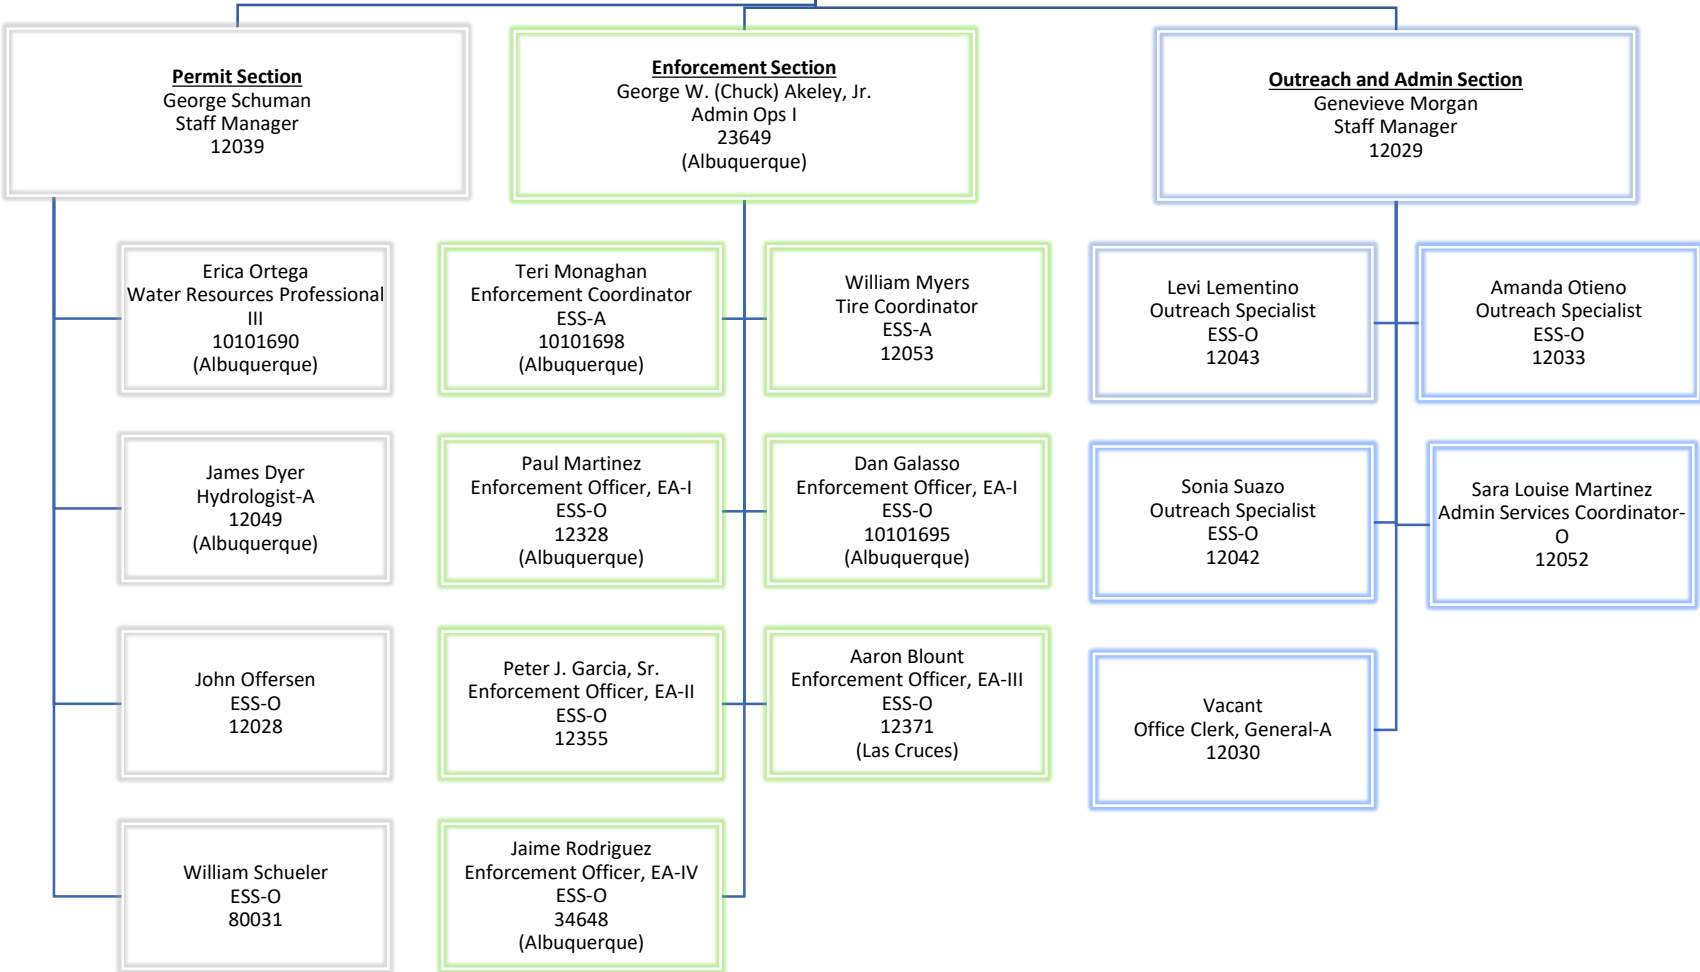

Solid Waste Bureau (updated 06/12/2021)

Bureau Chief
Joan M. Snider
General Manager I
12025

All staff are located in Santa Fe unless otherwise noted.