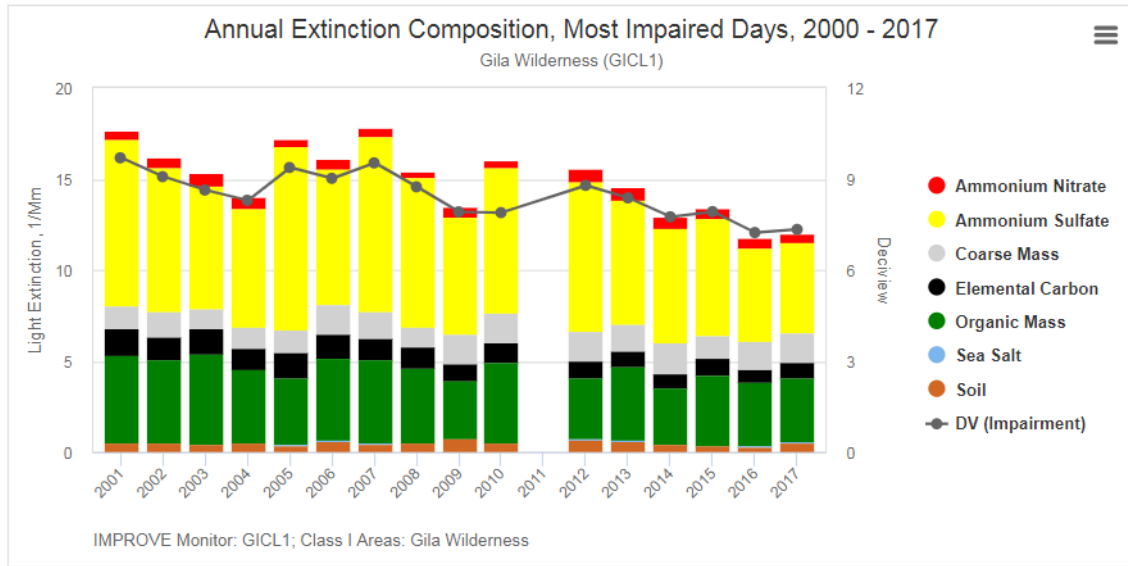

Bandelier National Monument 2000 - 2017

Bosque del Apache Wilderness Area 2000 - 2017

Carlsbad Caverns National Park 2000 - 2017

Gila Wilderness Area 2000 - 2017

Salt Creek Wilderness Area 2000 - 2017

San Pedro Parks Wilderness Area 2000 - 2017

Wheeler Peak and Pecos Wilderness Areas 2000 - 2017

White Mountain Wilderness Area 2000 - 2017