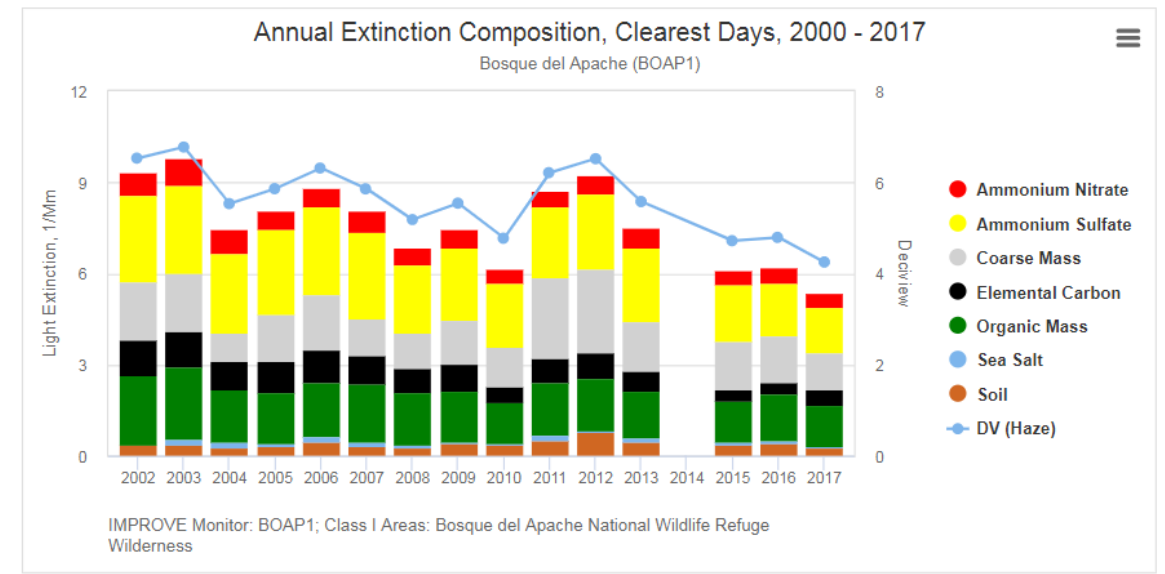

Bandelier National Monument 2000 - 2017

Bosque del Apache Wilderness Area 2000 - 2017

Carlsbad Caverns National Park 2000 - 2017

Gila Wilderness Area 2000 - 2017

Salt Creek Wilderness Area 2000 - 2017

San Pedro Parks Wilderness Area 2000 - 2017

Wheeler Peak and Pecos Wilderness Areas 2000 - 2017

White Mountain Wilderness Area 2000 - 2017