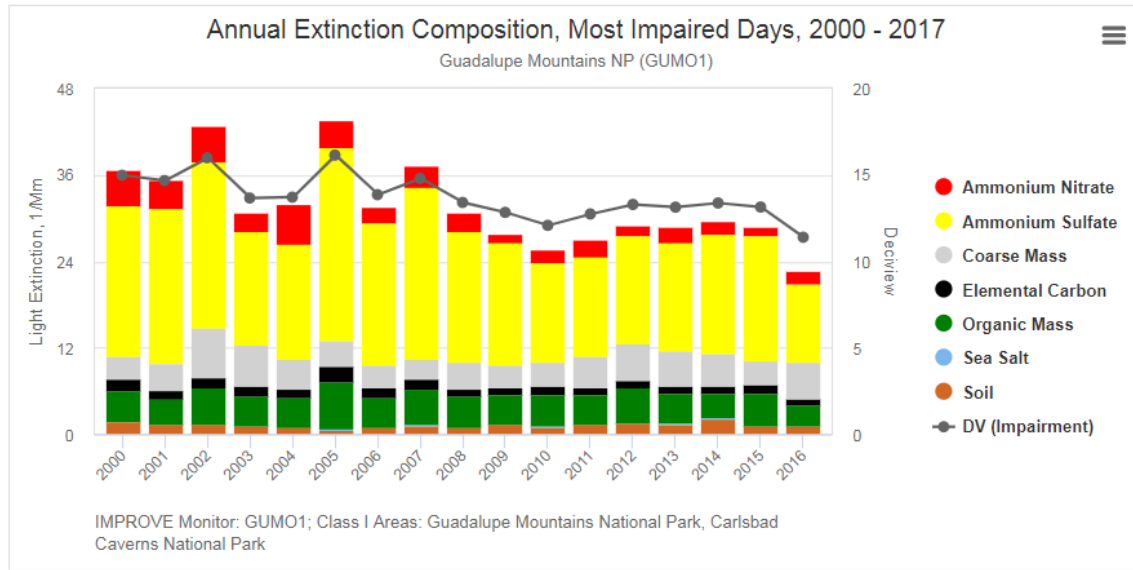

Bandelier National Monument 2000 - 2017

Bosque del Apache Wilderness Area 2000 - 2017

Carlsbad Caverns National Park 2000 - 2017

Gila Wilderness Area 2000 - 2017

Salt Creek Wilderness Area 2000 - 2017

San Pedro Parks Wilderness Area 2000 - 2017

Wheeler Peak and Pecos Wilderness Areas 2000 - 2017

White Mountain Wilderness Area 2000 - 2017