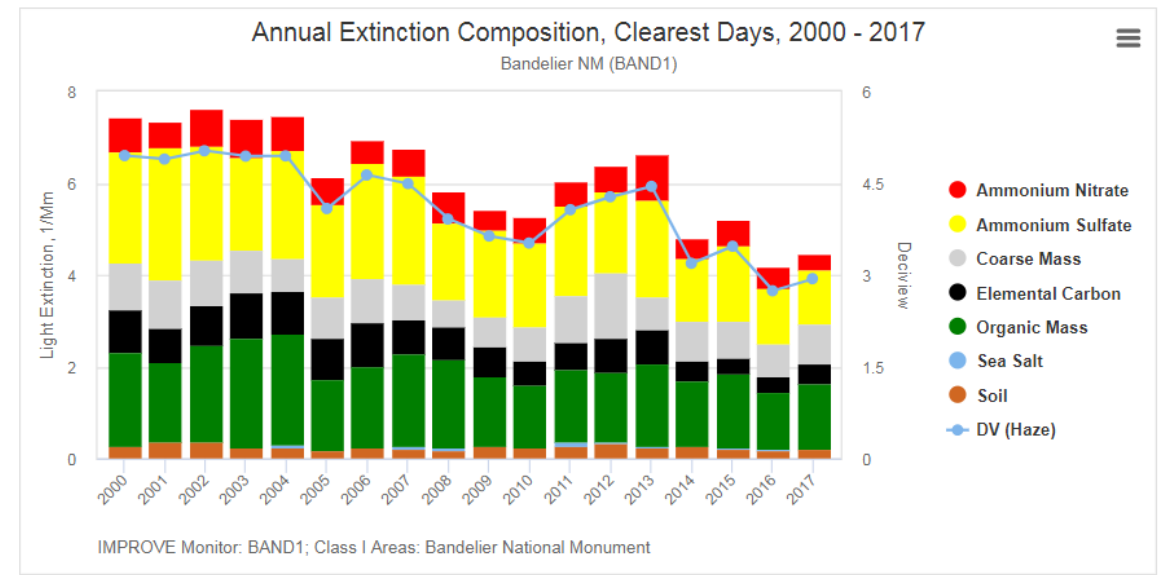

Bandelier National Monument 2000 - 2017

Bosque del Apache Wilderness Area 2000 - 2017

Carlsbad Caverns National Park 2000 - 2017

Gila Wilderness Area 2000 - 2017

Salt Creek Wilderness Area 2000 - 2017

San Pedro Parks Wilderness Area 2000 - 2017

Wheeler Peak and Pecos Wilderness Areas 2000 - 2017

White Mountain Wilderness Area 2000 - 2017