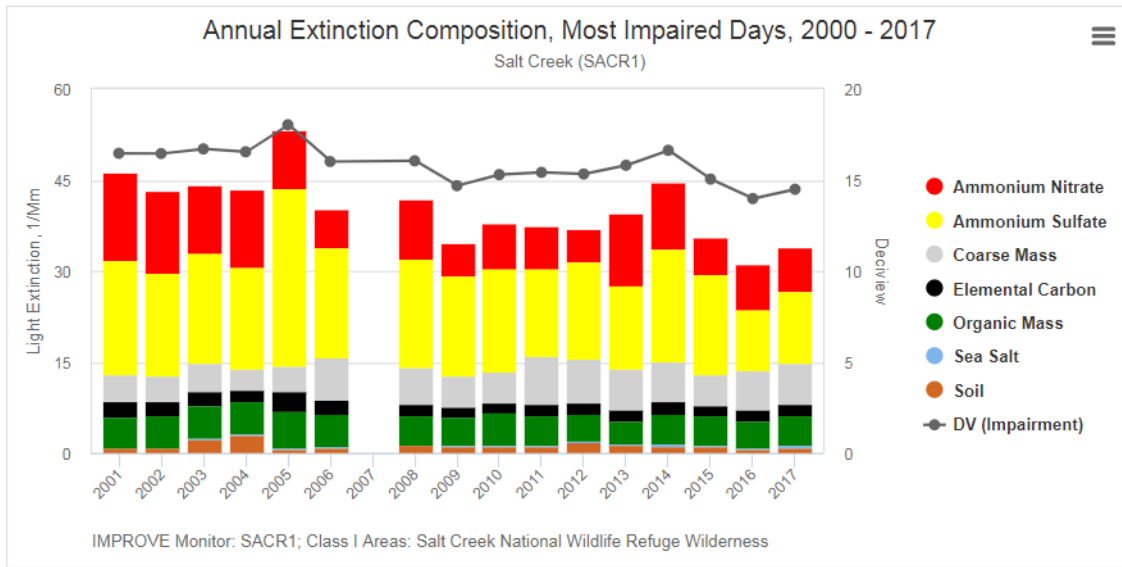

Bandelier National Monument 2000 - 2017

Bosque del Apache Wilderness Area 2000 - 2017

Carlsbad Caverns National Park 2000 - 2017

Gila Wilderness Area 2000 - 2017

Salt Creek Wilderness Area 2000 - 2017

San Pedro Parks Wilderness Area 2000 - 2017

Wheeler Peak and Pecos Wilderness Areas 2000 - 2017

White Mountain Wilderness Area 2000 - 2017