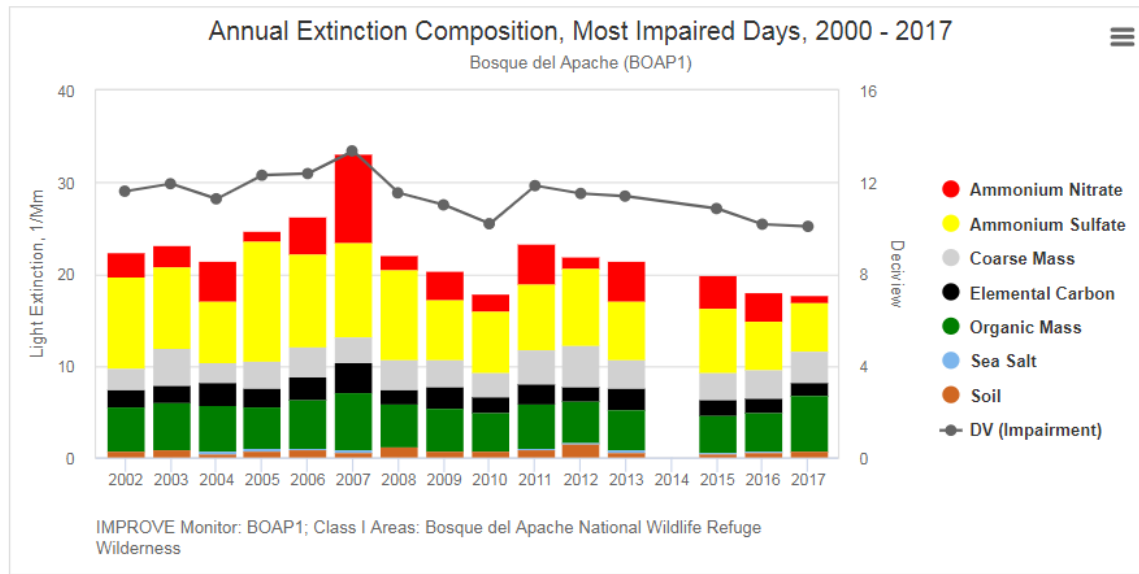

Bandelier National Monument 2000 - 2017

Bosque del Apache Wilderness Area 2000 - 2017

Carlsbad Caverns National Park 2000 - 2017

Gila Wilderness Area 2000 - 2017

Salt Creek Wilderness Area 2000 - 2017

San Pedro Parks Wilderness Area 2000 - 2017

Wheeler Peak and Pecos Wilderness Areas 2000 - 2017

White Mountain Wilderness Area 2000 - 2017