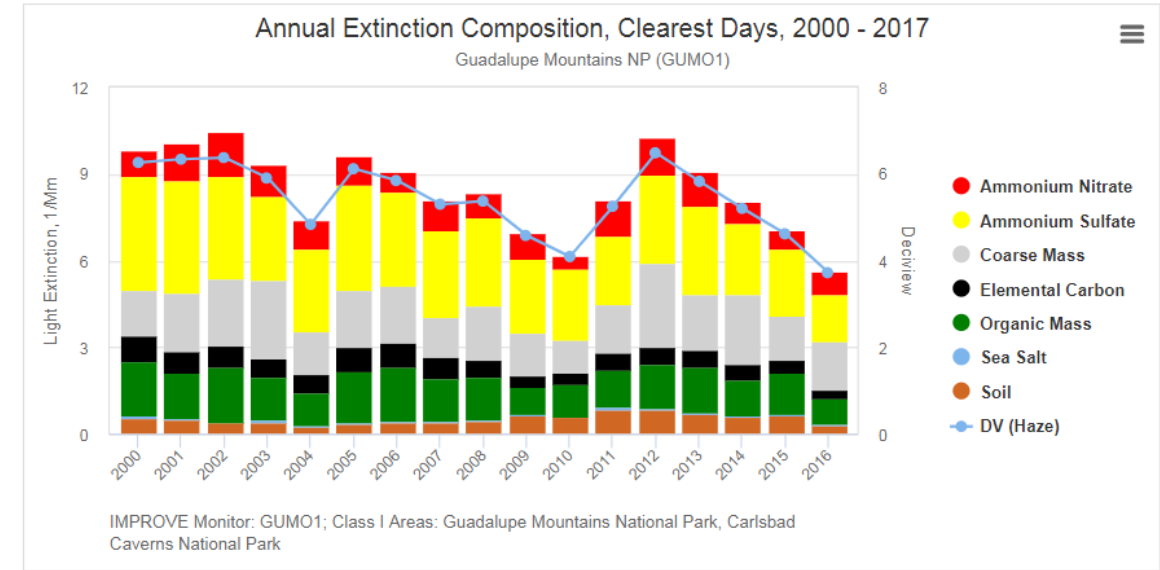

Bandelier National Monument 2000 - 2017

Bosque del Apache Wilderness Area 2000 - 2017

Carlsbad Caverns National Park 2000 - 2017

Gila Wilderness Area 2000 - 2017

Salt Creek Wilderness Area 2000 - 2017

San Pedro Parks Wilderness Area 2000 - 2017

Wheeler Peak and Pecos Wilderness Areas 2000 - 2017

White Mountain Wilderness Area 2000 - 2017