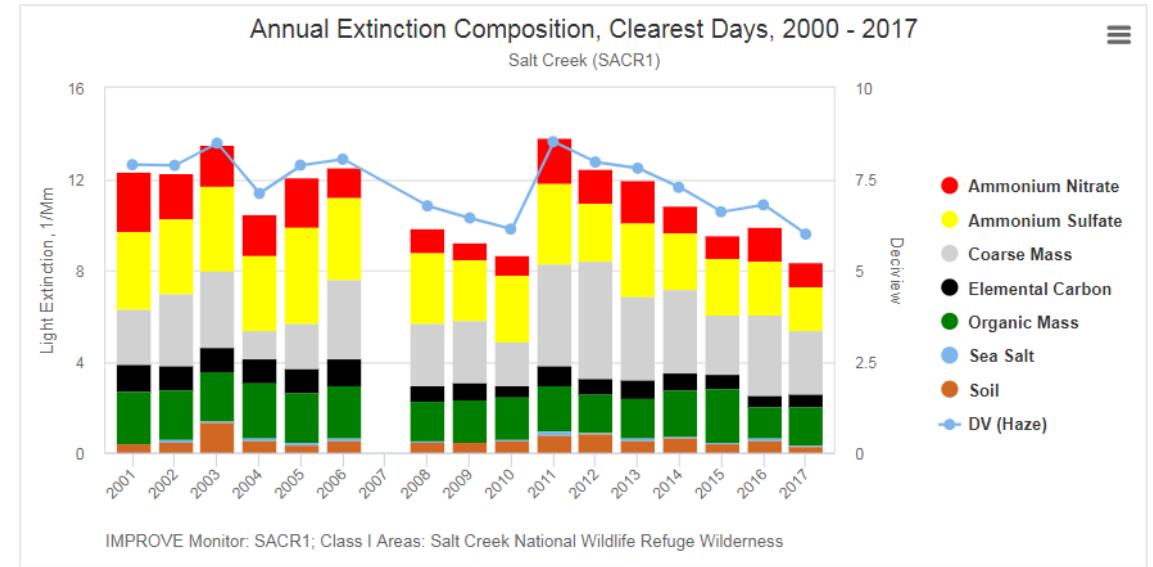

Bandelier National Monument 2000 - 2017

Bosque del Apache Wilderness Area 2000 - 2017

Carlsbad Caverns National Park 2000 - 2017

Gila Wilderness Area 2000 - 2017

Salt Creek Wilderness Area 2000 - 2017

San Pedro Parks Wilderness Area 2000 - 2017

Wheeler Peak and Pecos Wilderness Areas 2000 - 2017

White Mountain Wilderness Area 2000 - 2017