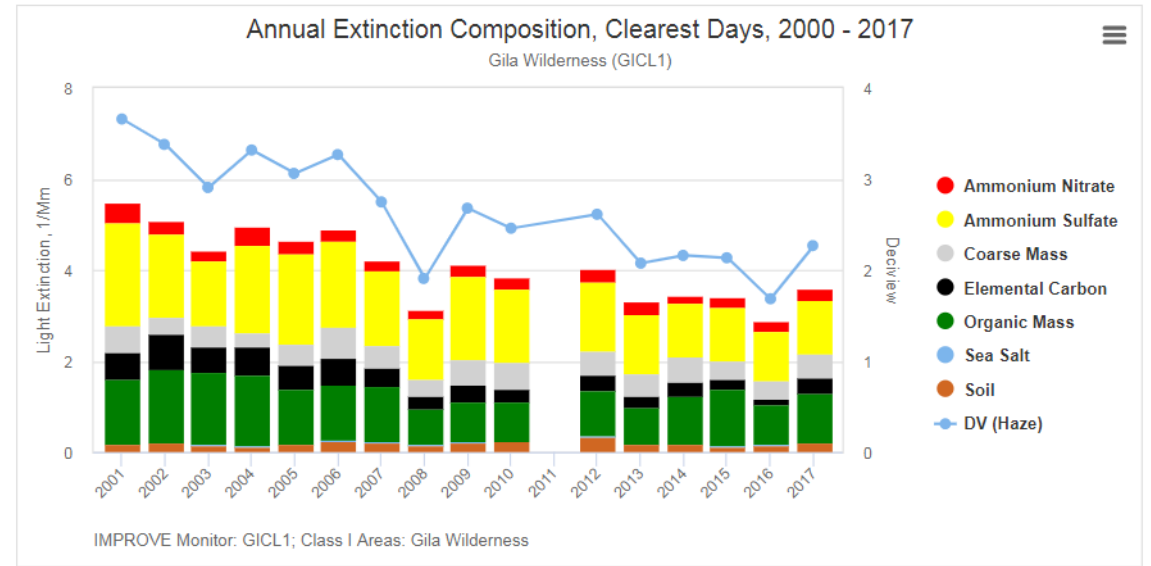

Bandelier National Monument 2000 - 2017

Bosque del Apache Wilderness Area 2000 - 2017

Carlsbad Caverns National Park 2000 - 2017

Gila Wilderness Area 2000 - 2017

Salt Creek Wilderness Area 2000 - 2017

San Pedro Parks Wilderness Area 2000 - 2017

Wheeler Peak and Pecos Wilderness Areas 2000 - 2017

White Mountain Wilderness Area 2000 - 2017