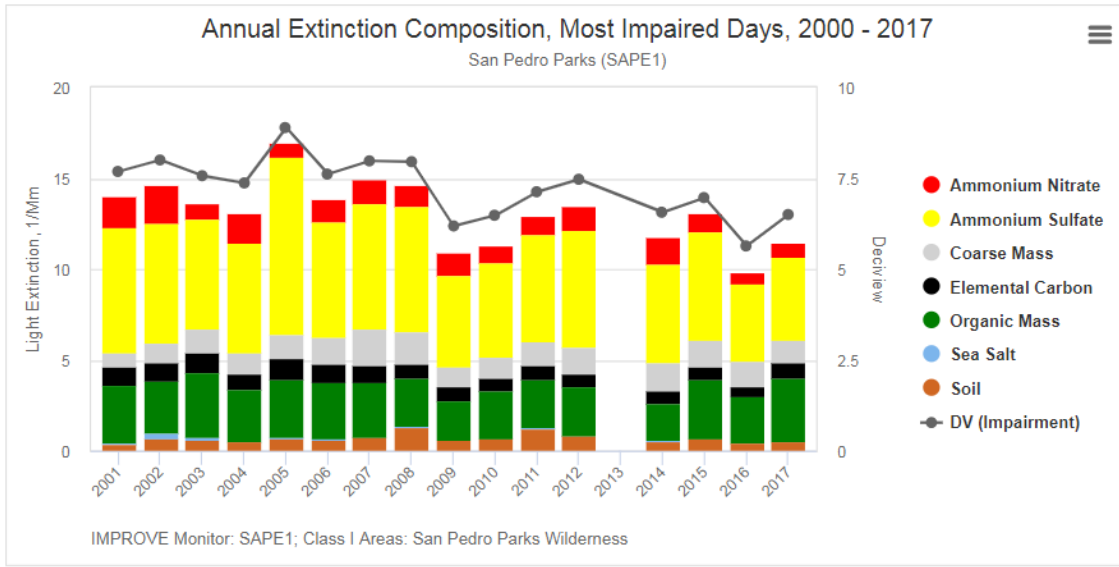

Bandelier National Monument 2000 - 2017

Bosque del Apache Wilderness Area 2000 - 2017

Carlsbad Caverns National Park 2000 - 2017

Gila Wilderness Area 2000 - 2017

Salt Creek Wilderness Area 2000 - 2017

San Pedro Parks Wilderness Area 2000 - 2017

Wheeler Peak and Pecos Wilderness Areas 2000 - 2017

White Mountain Wilderness Area 2000 - 2017