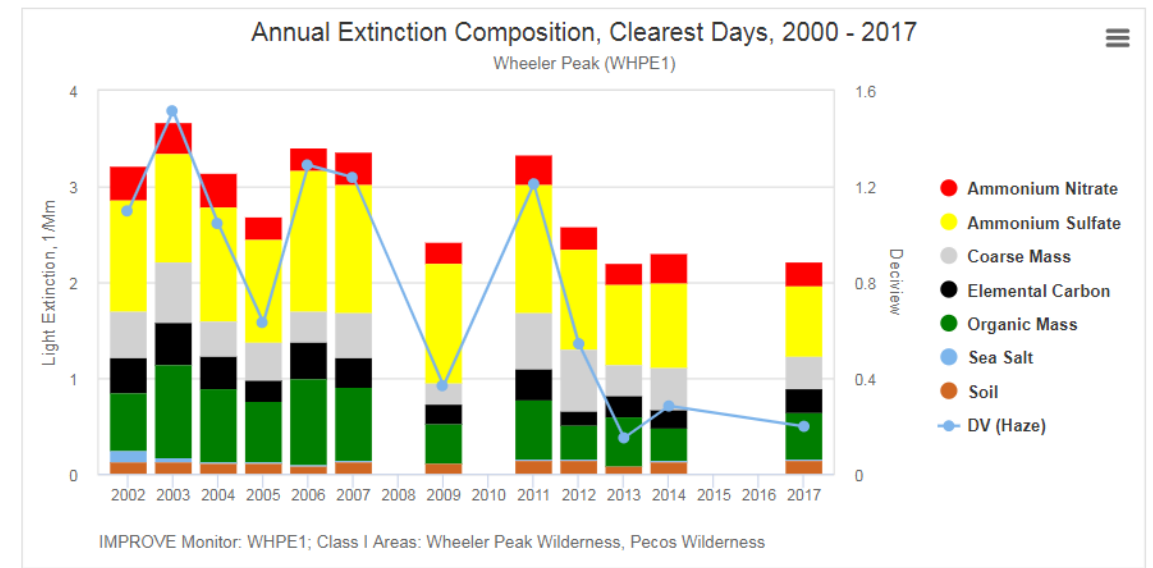

Bandelier National Monument 2000 - 2017

Bosque del Apache Wilderness Area 2000 - 2017

Carlsbad Caverns National Park 2000 - 2017

Gila Wilderness Area 2000 - 2017

Salt Creek Wilderness Area 2000 - 2017

San Pedro Parks Wilderness Area 2000 - 2017

Wheeler Peak and Pecos Wilderness Areas 2000 - 2017

White Mountain Wilderness Area 2000 - 2017