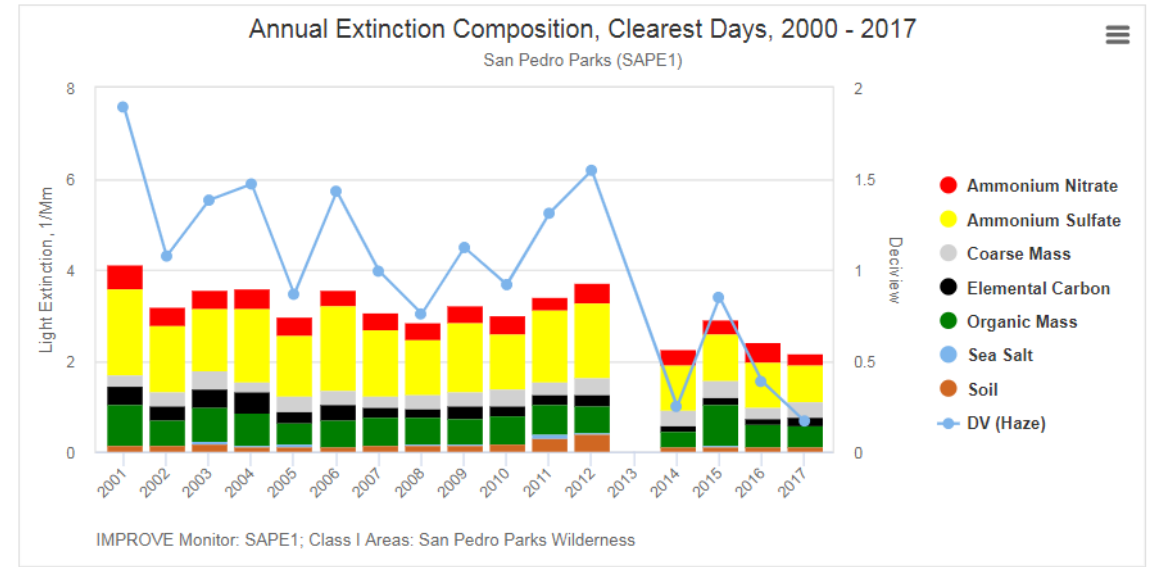

Bandelier National Monument 2000 - 2017

Bosque del Apache Wilderness Area 2000 - 2017

Carlsbad Caverns National Park 2000 - 2017

Gila Wilderness Area 2000 - 2017

Salt Creek Wilderness Area 2000 - 2017

San Pedro Parks Wilderness Area 2000 - 2017

Wheeler Peak and Pecos Wilderness Areas 2000 - 2017

White Mountain Wilderness Area 2000 - 2017