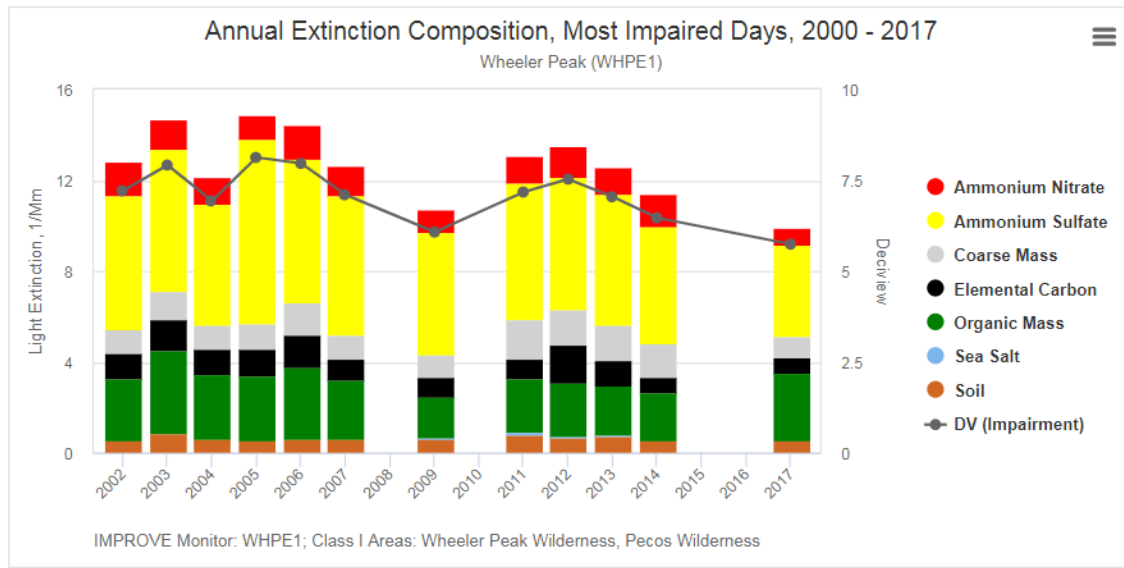

Bandelier National Monument 2000 - 2017

Bosque del Apache Wilderness Area 2000 - 2017

Carlsbad Caverns National Park 2000 - 2017

Gila Wilderness Area 2000 - 2017

Salt Creek Wilderness Area 2000 - 2017

San Pedro Parks Wilderness Area 2000 - 2017

Wheeler Peak and Pecos Wilderness Areas 2000 - 2017

White Mountain Wilderness Area 2000 - 2017