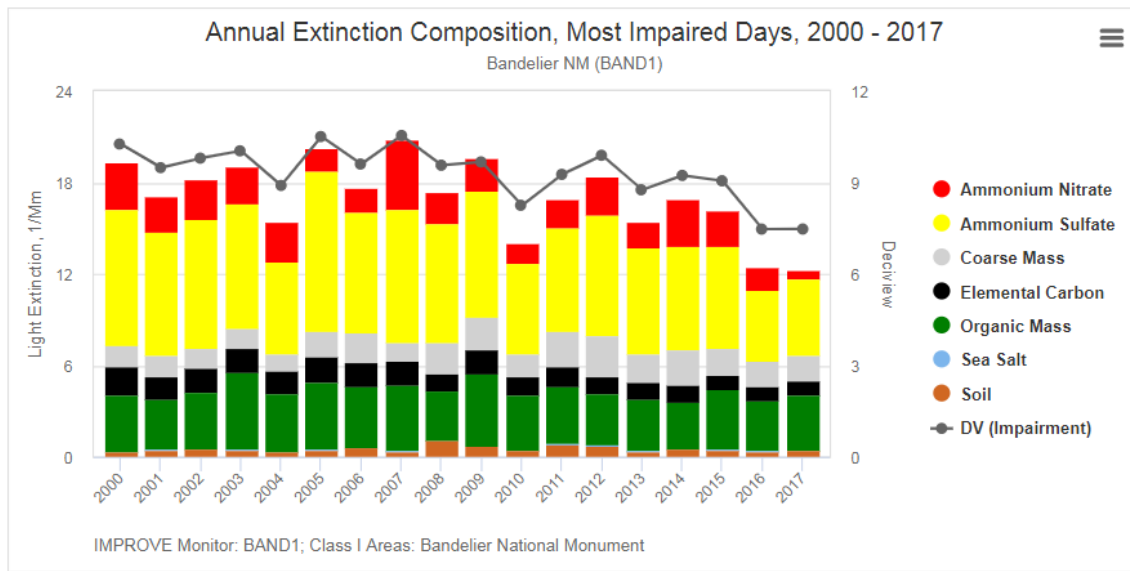

Bandelier National Monument 2000 - 2017

Bosque del Apache Wilderness Area 2000 - 2017

Carlsbad Caverns National Park 2000 - 2017

Gila Wilderness Area 2000 - 2017

Salt Creek Wilderness Area 2000 - 2017

San Pedro Parks Wilderness Area 2000 - 2017

Wheeler Peak and Pecos Wilderness Areas 2000 - 2017

White Mountain Wilderness Area 2000 - 2017